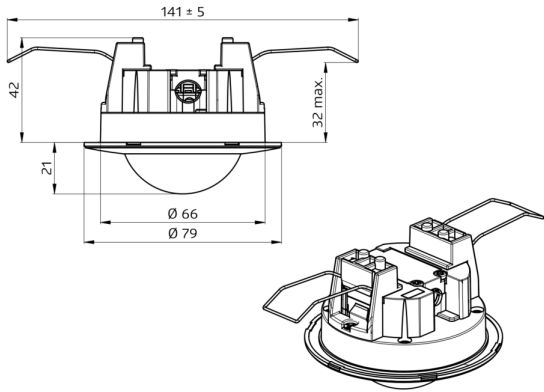

### Technical Data

<b>Voltage:</b>	110 - 240 V
<b>Dimensions:</b>	Ø 80 x 61 mm
<b>Power consumption:</b>	0.3 W
<b>Detection area:</b>	horizontal 360° (Ceiling mounting)
<b>Range:</b>	max. Ø 8 m across max. Ø 4.8 m towards max. Ø 3.2 m seated
<b>Monitored area</b>	50 m <sup>2</sup> / 2.5 m mounting height

## Description

Description	Colour	Part number	EAN number
BL2-FC	white	93317	4007529933174
10 x BL2-FC	white	93327	4007529933273

---

## Accessory

Description	Colour	Part number	EAN number
IR-BL	-	93055	4007529930555
Wire basket BSK (Ø 200 x 90 mm)	white	92199	4007529921997
RC-Arc extinction kit	white	10880	4007529108800
Mini-RC-Arc extinction kit	black	10882	4007529108824
Mounting set BL2-SM	white	93256	4007529932566
Mounting set BL2-FM	white	93251	4007529932511

---

Dimensions 93317

Range diagram

- 1: Walking across
- 2: Walking towards
- 3: Seated activity

Wiring diagrams

Surface-mount version (SM)

Surface-mount version (SM)

---