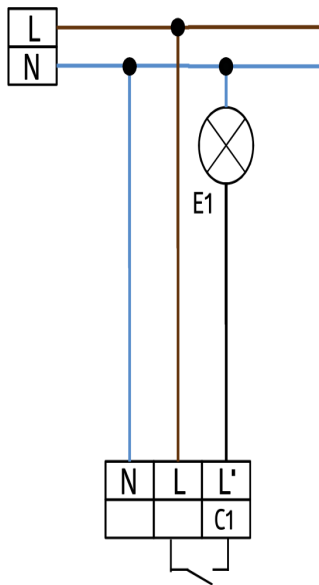

### Technical Data

<b>Voltage:</b>	110 - 240 V
<b>Dimensions:</b>	Ø 80 x 61 mm
<b>Power consumption:</b>	0.3 W
<b>Detection area:</b>	horizontal 360° (Ceiling mounting)
<b>Range:</b>	max. Ø 8 m across max. Ø 4.8 m towards max. Ø 3.2 m seated
<b>Monitored area</b>	50 m <sup>2</sup> / 2.5 m mounting height

## Description

Description	Colour	Part number	EAN number
BL2-FC	white	93317	4007529933174
10 x BL2-FC	white	93327	4007529933273

---

## Accessory

Description	Colour	Part number	EAN number
IR-BL	-	93055	4007529930555
Wire basket BSK (Ø 200 x 90 mm)	white	92199	4007529921997
RC-Arc extinction kit	white	10880	4007529108800
Mini-RC-Arc extinction kit	black	10882	4007529108824
Mounting set BL2-SM	white	93256	4007529932566
Mounting set BL2-FM	white	93251	4007529932511

---

Dimensions 93317

Range diagram

- 1: Walking across
- 2: Walking towards
- 3: Seated activity

Wiring diagrams

Surface-mount version (SM)

Surface-mount version (SM)

---