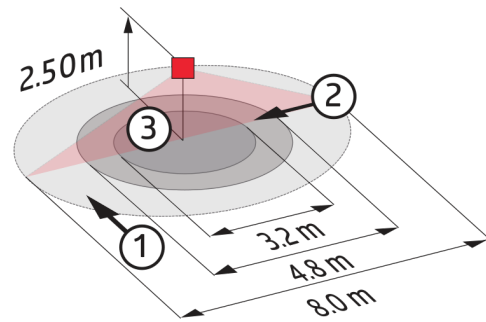

---

Dimensions 93317

Range diagram

- 1: Walking across
- 2: Walking towards
- 3: Seated activity

Wiring diagrams

Surface-mount version (SM)

Surface-mount version (SM)

---