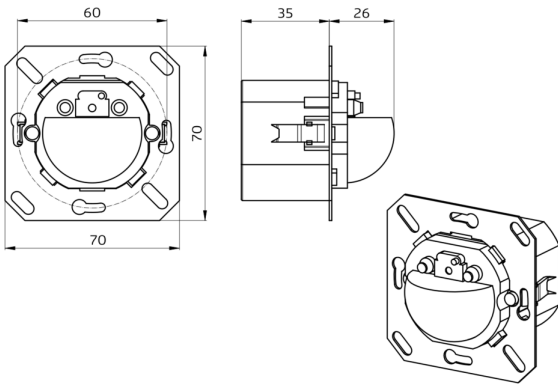

Description	Colour	Part number	EAN number
Frame IP20 Indoor 180	oyster white mat, similar to RAL1013	92632	4007529926329
Frame IP20 Indoor 180	silver mat, similar to RAL9006	92633	4007529926336
Surface mounting socket Indoor 180	pure white mat, similar to RAL9010	92141	4007529921416
Central plate Indoor 180 45x45	traffic white mat, similar to RAL9016	38947	4007529389476
Central plate Indoor 180 55 x 55 mm	pure white glossy	39222	4007529392223

Dimensions 92665