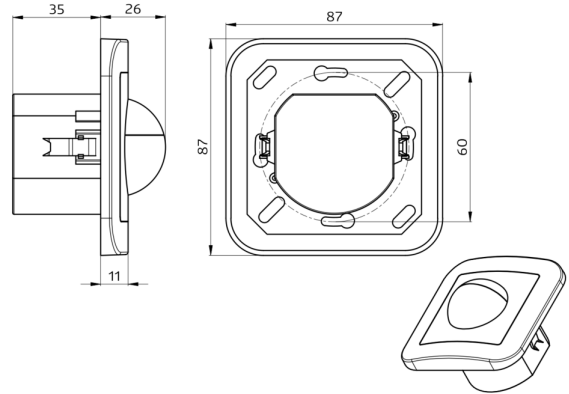

Technical Data

Voltage:	110 - 240 V AC 50 / 60 Hz
Dimensions:	92623= covering included 87 x 87 x 61 mm 92665= covering not included 70 x 70 x 61 mm
Power consumption:	approx. 0.5 W
Detection area:	horizontal 180° (Wall mounting)
Range:	max. 10 m across max. 3 m towards

Type of contact: 1x μ -contact, NO contact with tungsten pre-make contact

Follow-up time: 15 sec - 16 min, Pulse

Switch-on threshold: 10 - 2000 Lux

Description

Description	Colour	Part number	EAN number
Indoor 180-R covering included	pure white mat, similar to RAL9010	92623	4007529926237
Indoor 180-R covering not included	-	92665	4007529926657

Accessory

Description	Colour	Part number	EAN number
RC-Arc extinction kit	white	10880	4007529108800
Mini-RC-Arc extinction kit	black	10882	4007529108824
Frame IP20 Indoor 180	pure white mat, similar to RAL9010	92630	4007529926305
Frame IP20 Indoor 180	traffic white mat, similar to RAL9016	92631	4007529926312
Frame IP20 Indoor 180	anthracite mat, similar to RAL7021	92634	4007529926343
Frame IP54 Indoor 180	pure white mat, similar to RAL9010	92139	4007529921393

Dimensions 92665

Dimensions 92623

Range diagram

1: Walking across

Wiring diagrams